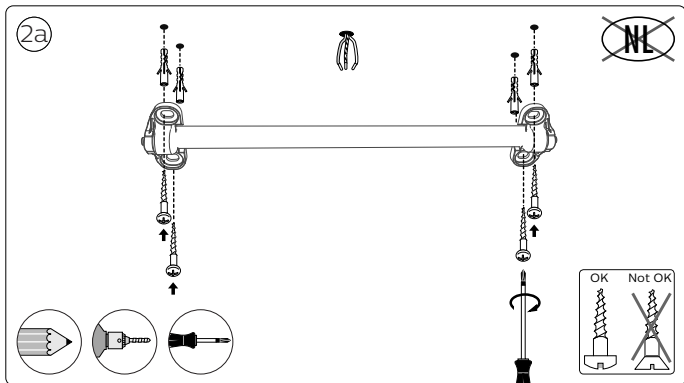

Signify  
I.B.R.S. / C.C.R.I. Numéro 10461  
5600 VB Eindhoven,  
the Netherlands  
☎00800-74454775

© 2021 Signify Holding  
All rights reserved

[www.philips.com/lighting](http://www.philips.com/lighting)