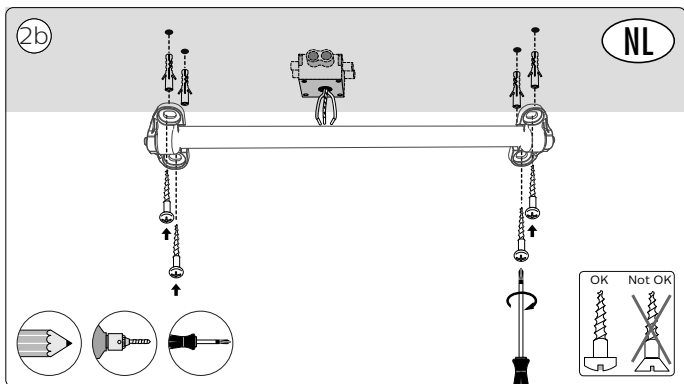

Signify  
I.B.R.S. / C.C.R.I. Numéro 10461  
5600 VB Eindhoven,  
the Netherlands  
☎00800-74454775

© 2021 Signify Holding  
All rights reserved

[www.philips.com/lighting](http://www.philips.com/lighting)